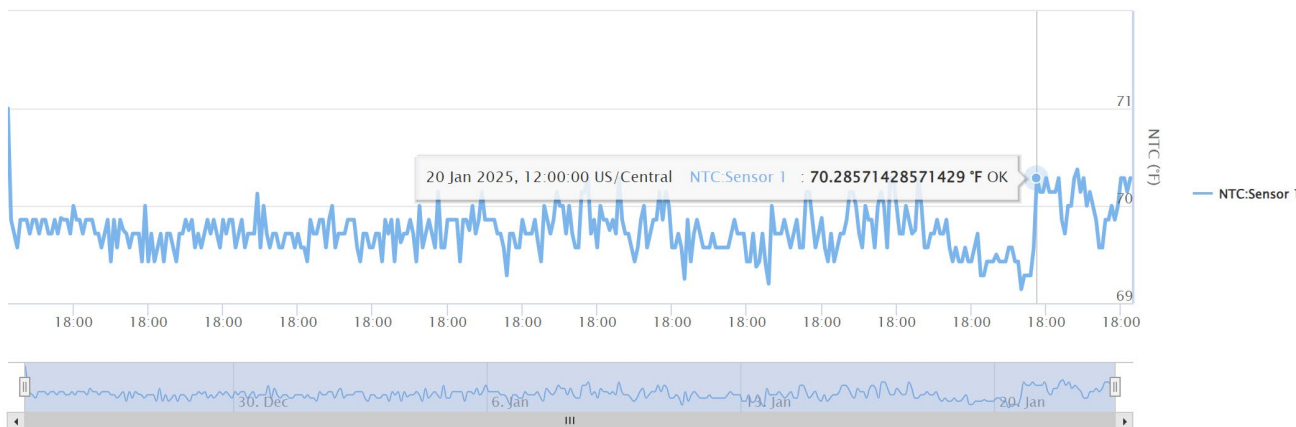

ДИАГРАММЫ ДАТЧИКОВ