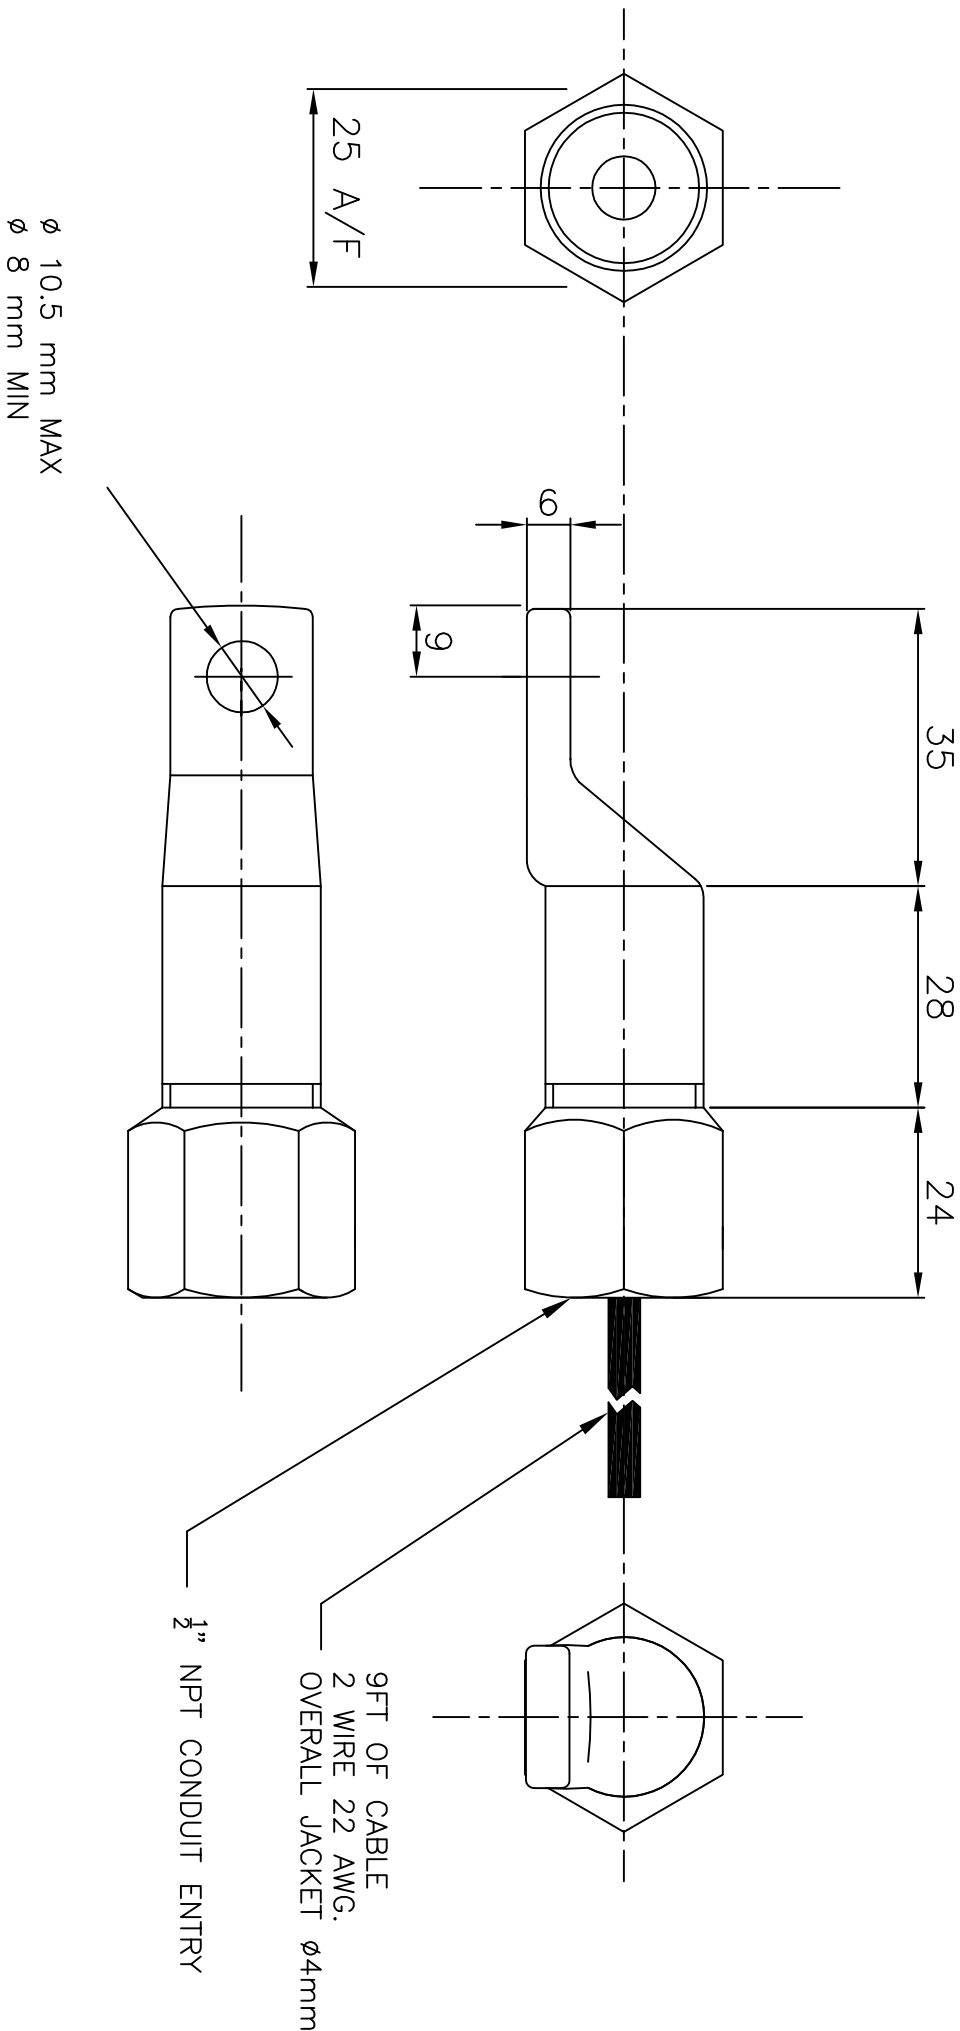

DO NOT SCALE

IF IN DOUBT - ASK

AUTOCAD DRG
MANUAL CHANGES
PROHIBITED

FIRST ANGLE PROJECTION

BRAIME
ELEVATOR COMPONENTS

HUNSLET
LEEDS 10
ENGLAND

Tel. 0113 246 1800

CUSTOMER		N/A	
CARD No		CUSTOMER PT No	WDB7
DRAWN BY	A.N.	CHECKED BY	
DATE	30/01/14	DATE	
DRAWING NO	WDB7	SCALE	1:1
		REV	0