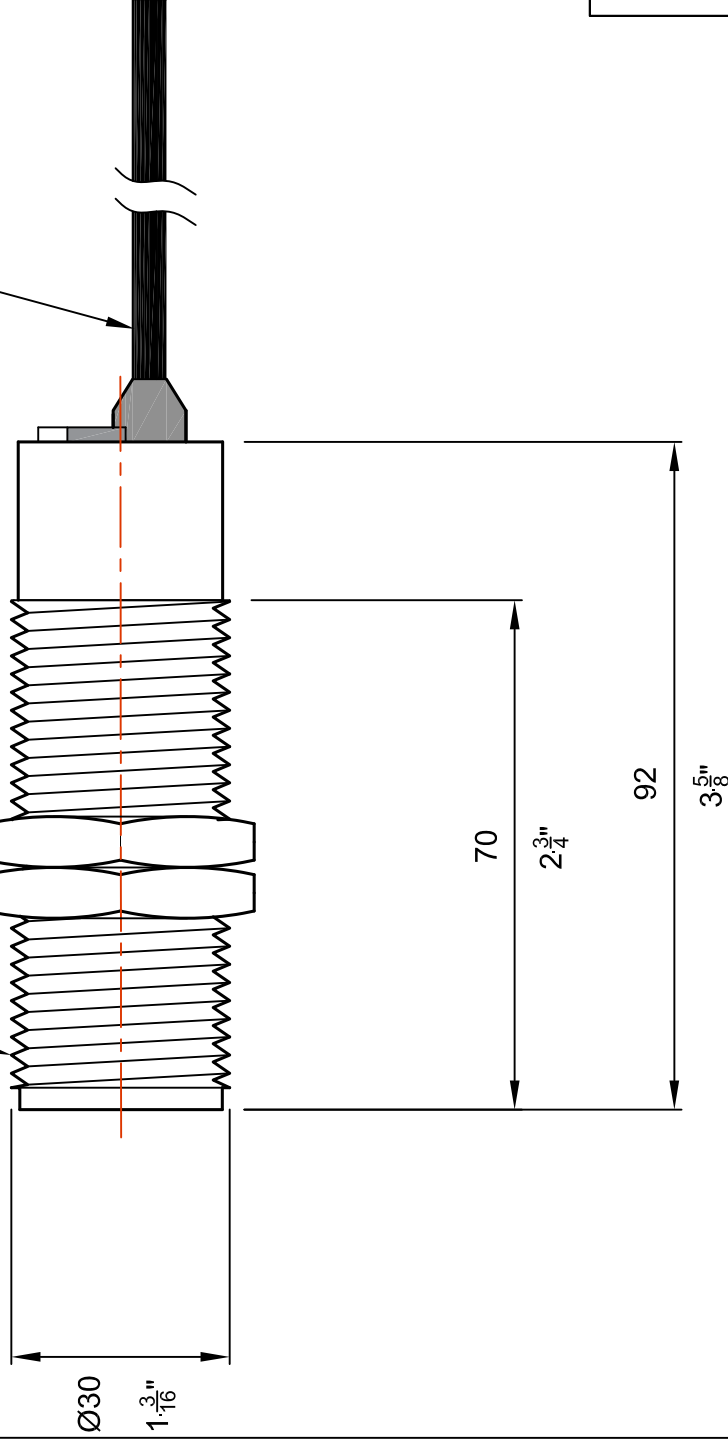

Note:
Main dimensions in mm.

3m Long Cable
4 x 20 Awg Conductors
6.2mm Overall Jacket Diameter

Thread: ISO Constant Pitch
M30 with 1.5mm pitch

Locknuts

www.go4b.com

4B Braime Components Ltd., Hunslet Road, Leeds, LS10 1JZ
Tel: +44 113 246 1800 Email: 4b-uk@go4b.com

Drawn By: K. Anissimov

Checked By: K. Anissimov

N/A

Drawing #

Rev:

Date: 12 June 2018

Date: 14 June 2018

P3000 Sensor

0

Customer:

N/A

Description:
P3003 and P3004 Sensor Dimensional
Drawing

Sales Order #

N/A

Scale:

NTS