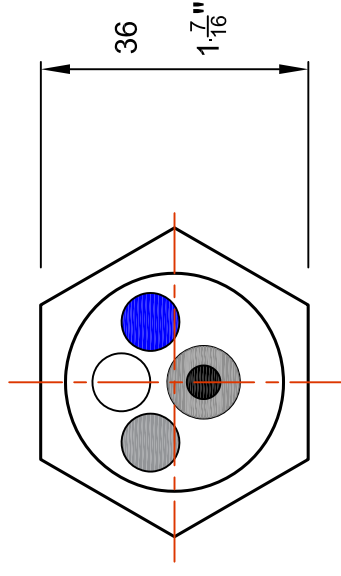

Note:
Main dimensions in mm.

3m Long Cable
4 x 20 Awg Conductors
6.2mm Overall Jacket Diameter

Thread: ISO Constant Pitch
M30 with 1.5mm pitch

Locknuts

www.go4b.com

4B Braime Components Ltd., Hunslet Road, Leeds, LS10 1JZ
Tel: +44 113 246 1800 Email: 4b-uk@go4b.com

0

Customer:

N/A

Description:
P3003 and P3004 Sensor Dimensional
Drawing

Sales Order #

N/A

Scale:

NTS