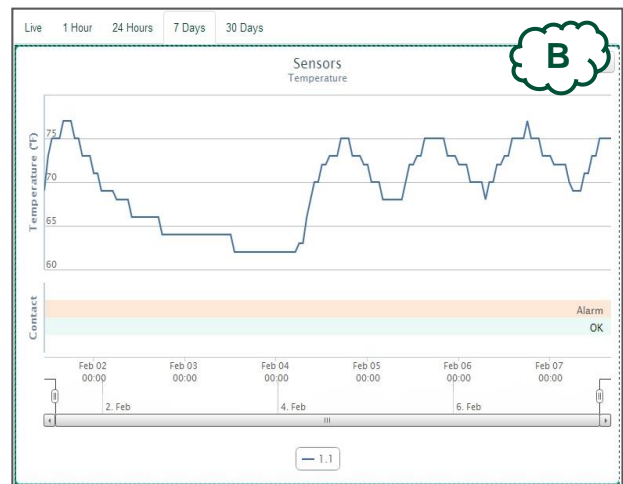

Node-3: OK

TN4

TN4 OK 25 °C	# 3.1	TN4 Contact Sensor Open / OFF	# 3.2	TN4 OK 25 °C	# 3.3	TN4 OK 25 °C	# 3.4	Ambient OK 26 °C	# 3.5
---------------------------	-------	-----------------------------------------	-------	---------------------------	-------	---------------------------	-------	-------------------------------	-------

HAZARDMON.COM APPLICATION VIEWS

Screen A - Live Dashboard

Screen B - Bearing Temperature 7 Day Graph

Screen C - Pie Chart of Alarms by Type

Screen D - Bar Chart of Alarms by Sensor

Please refer to instruction manual for correct installation. Information subject to change or correction. Sep 2016